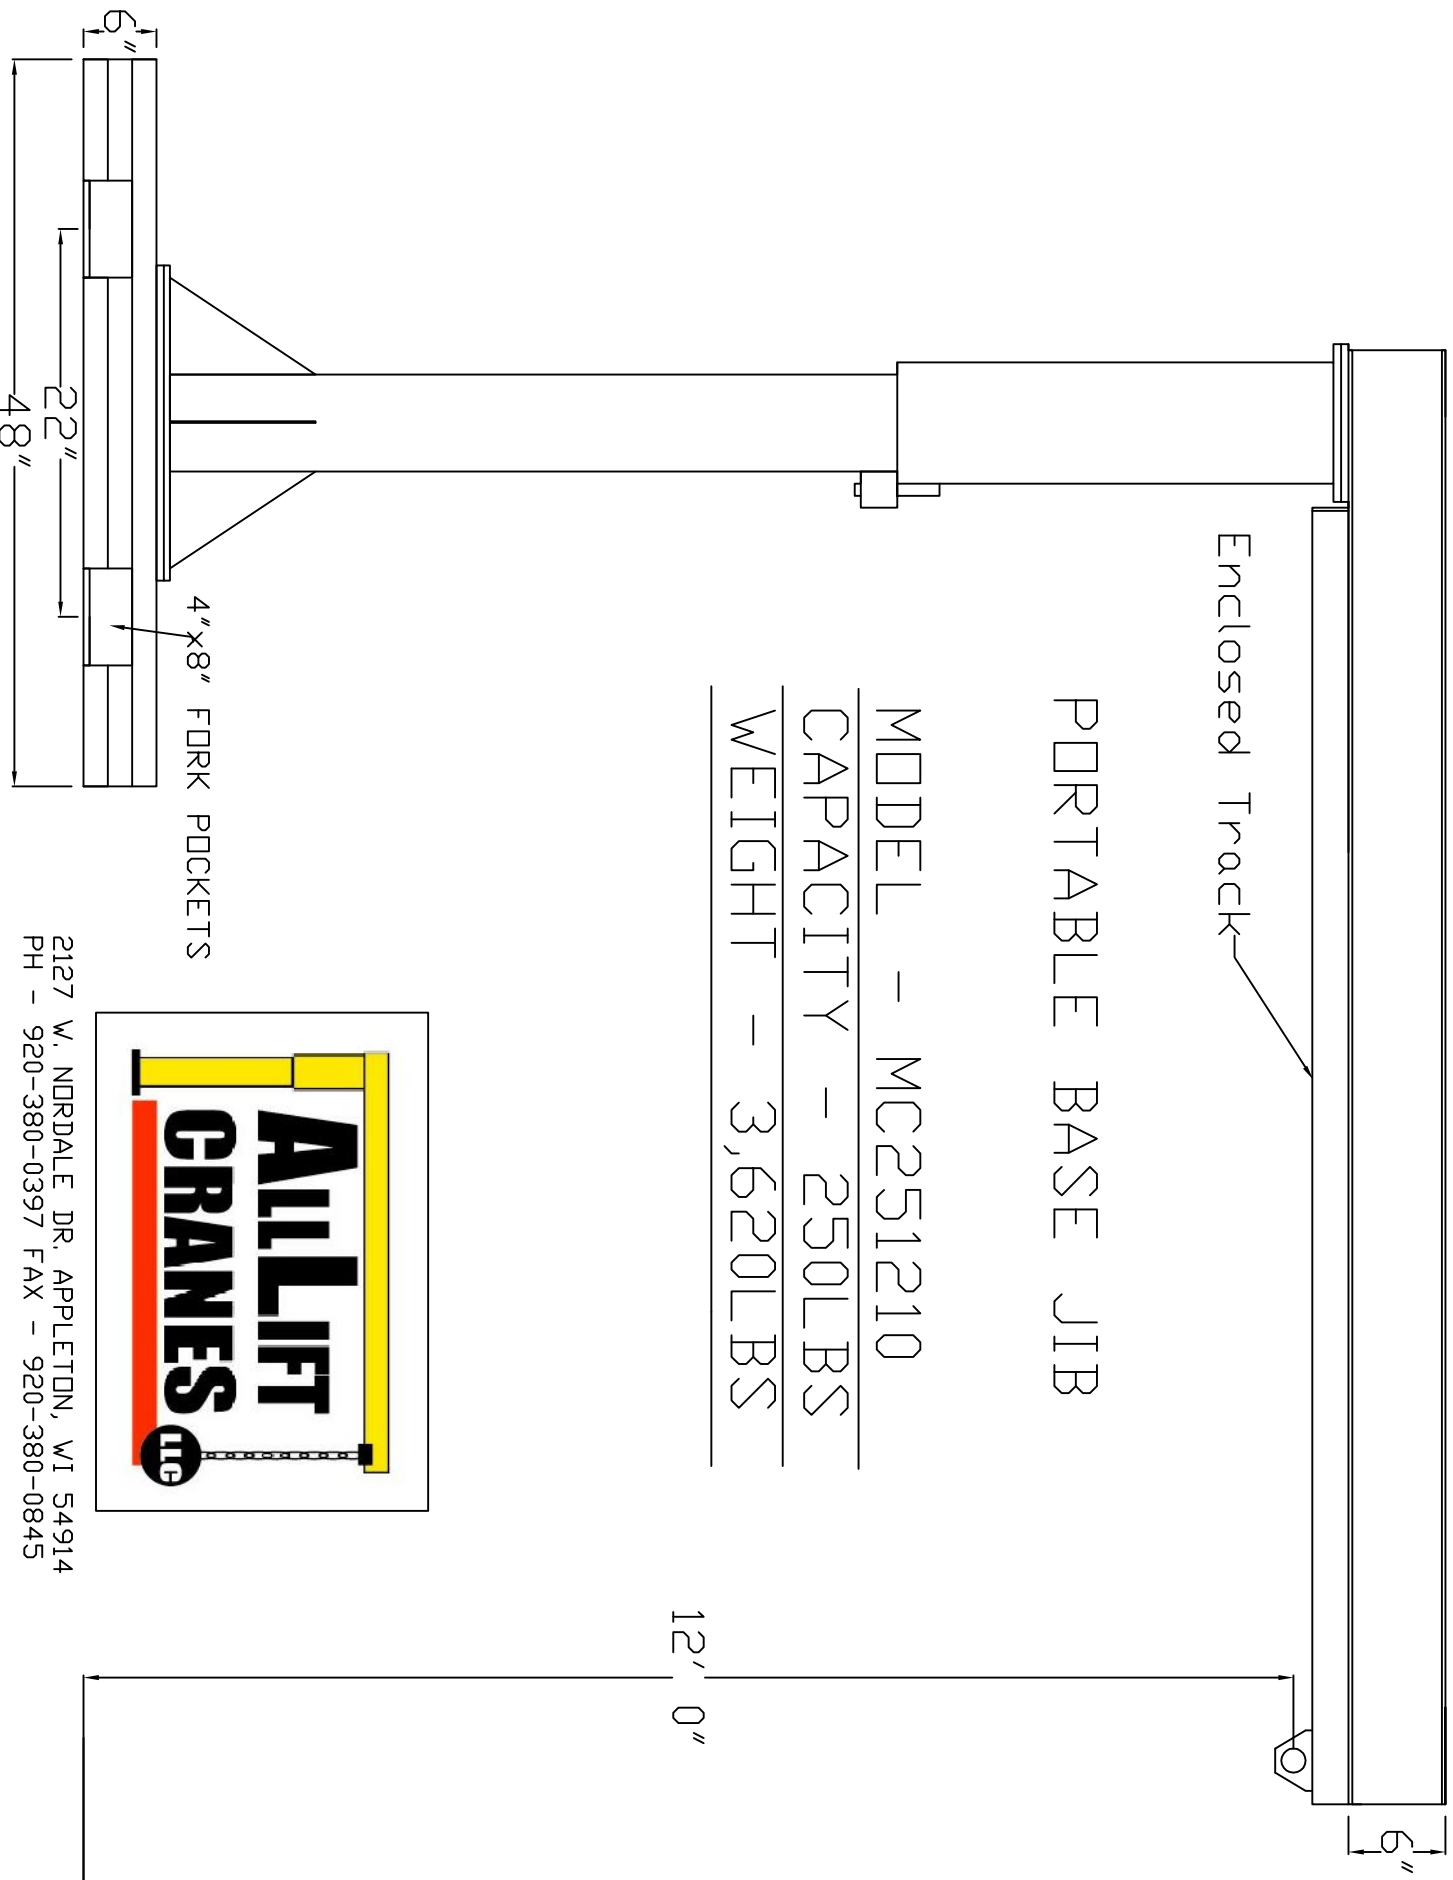

10' 0"

Enclosed Track

# PORTABLE BASE JIB

MODEL - MC251210

CAPACITY - 250LBS

WEIGHT - 3,620LBS

12' 0"

4"x8" FORK POCKETS

6"  
22"  
48"

2127 W. NORDALE DR. APPLETON, WI 54914  
PH - 920-380-0397 FAX - 920-380-0845